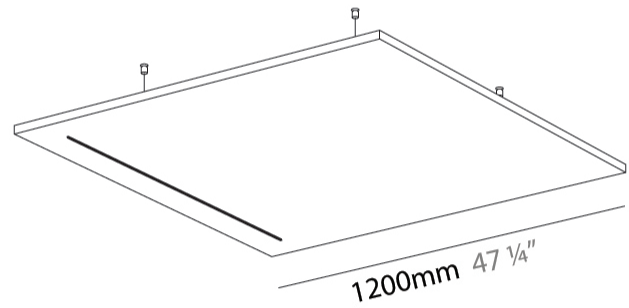

GENERAL

Series: Just Black Acoustic
Brand: Prolicht
Division: Architectural
Mounting Type: Suspension
Mounting Location: Ceiling

PHYSICAL

Shape: Square
Length (mm): 1200
Length (in): 47 1/4
Width (mm): 1200
Width (in): 47 1/4
Height (mm): 41
Height (in): 1 5/8

Light Distribution: Direct
Fixture Finish: [ANC / ASH / BNA / BTC / BZE / CEL / EGG / EVG / FOG / FOS / FST / FUA / IRI / IRO / KHA / LIC / LIM / MER / MSN / MUS / ONX / PEA / PLU / POL / PPY / RAY / ROY / RST / STE / SWD / TAN / TAU](#)

Holder Finish: [SSR / BKV / CWI / CRY / HAB / LAG / UFT / ITA / RUA / RUR / MIC / FTG / MYG / TWT / LOD / PUS / FRO / FUP / KIA / POP / BLS / SPG / MEY / GOH / GUM / CHC / COM / ABZ / JAG](#)

Fixture Material: Aluminum
Cable Details: [2,000mm / 6,000mm Transparent Cable](#)

ELECTRICAL

Lamp Type: LED
Input Wattage (W): 23
Total Output Wattage (W): 20.9
Dimming: Non-Dimmable
Driver Included: No
Driver Location: Remote
Driver Type: Constant Voltage - Universal
Driver Class: Class 2
Input Voltage (V): 120 - 277
Output Voltage (V): 24

LED

Color Temperature (°K): 2700
Max. Delivered Lumen (lm): 603
Nominal Lumen (lm): 862
CRI: >90 CRI
Lamp Life (hrs): 80000

OPTICAL

Beam Angle: 30

RATINGS AND CERTIFICATIONS

Certified By: Certified for North American Standards
IP rating: IP20

PROJECT _____
TYPE _____
SPECIFIER _____
QUANTITY _____
DATE _____